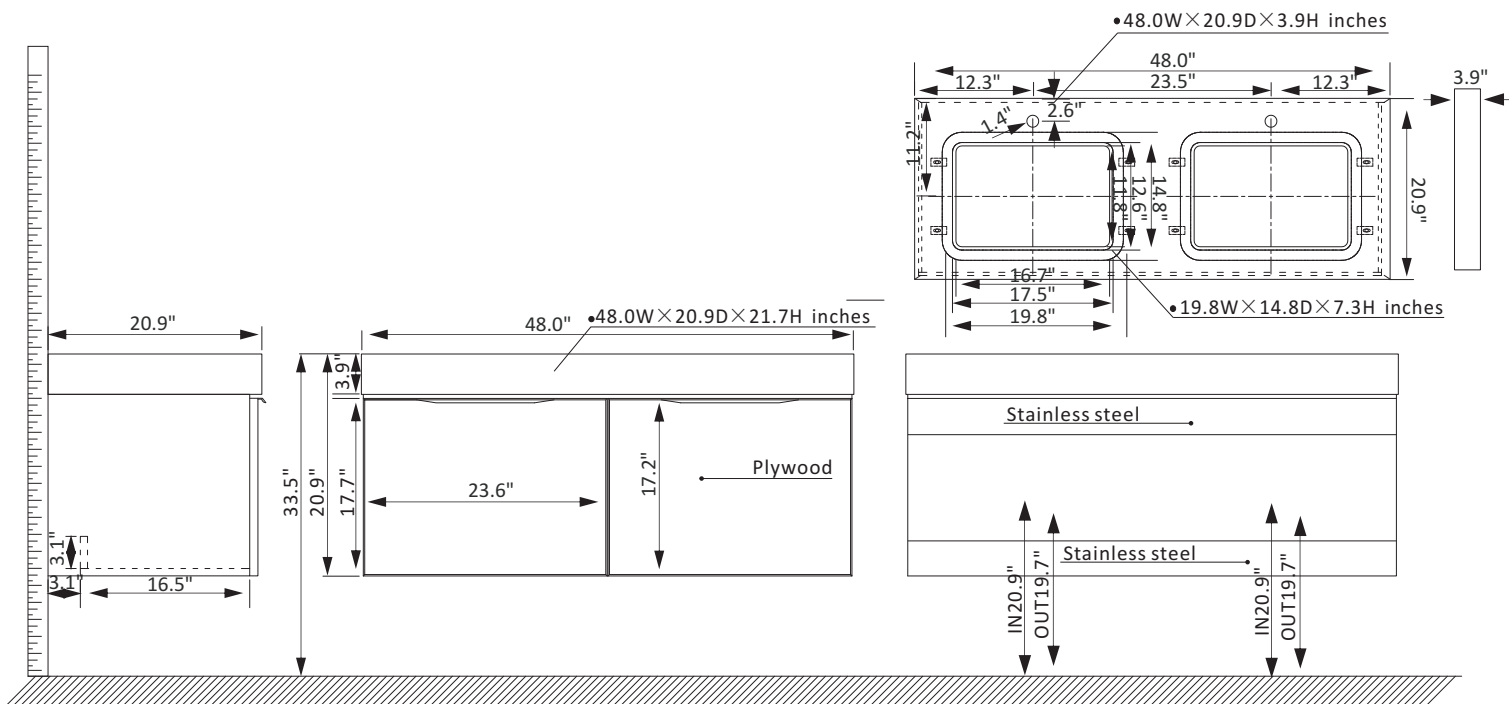

Vinnova Alicante Vanity Collection 701448M-CB-SMB-NM

Features

- Rugged stainless-steel cabinet construction with solid wood surface.
- Available in Classic Blue or Elegant Grey finish to complement your décor.
- Snow mountain-white stone top with beautiful natural veining.
- 2 soft-close, Superior quality hardware with large capacity wall with guardrail drawers to hold towels and toiletries.
- Brushed gold-finish hardware lends a touch of style and opulence.
- White rectangular ceramic undermount sink with overflow included.
- Pre-drilled and designed for easy plumbing and faucet installation.

* Does not include faucet, drain assembly, P-trap or backsplash

VINNOVA
FASHION BATHROOM LIFE